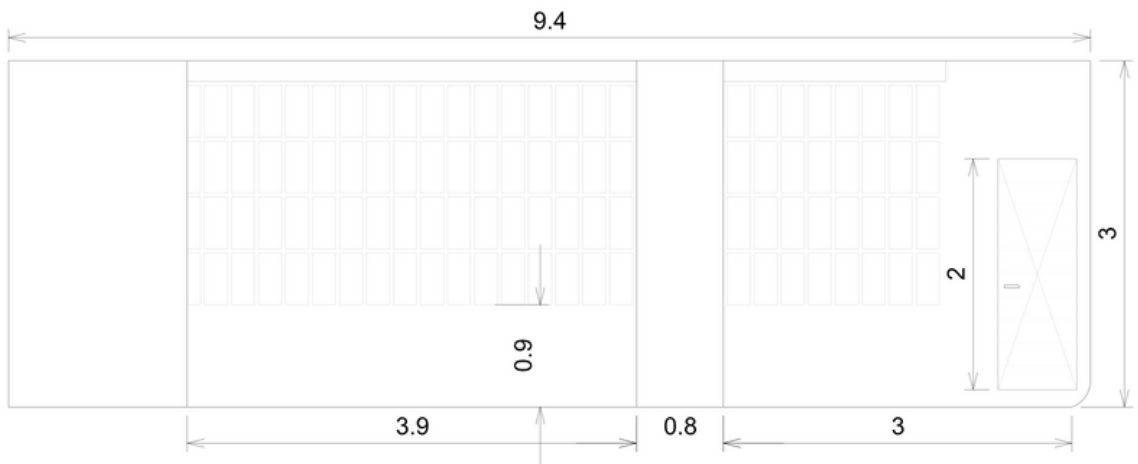

FLOOR PLANS

EQUIPMENT

FLASHES	QUANTITY
PROFOTO D2	1
PROFOTO B1X	1
HENSEL 500	2
ELICHROME DE-LITE RX 04	2
BOWENS GEMINI GM500C	1

MODIFIERS	QUANTITY
PROFOTO OFC BEAUTY DISH WHITE	1
PROFOTO ZOOM REFLECTOR 10°	1
PROFOTO OCF GEL KIT	1
PROFOTO SOFTGRID 2' OCTA 50°	1
PROFOTO UMBRELLA XL DIFFUSOR-1.5	1
PROFOTO UMBRELLA DEEP SILVEL XL	1
PROFOTO SOFTGRID 2' OCTA 50°	1
PROFOTO SOFT BOX RFI 3X4'	1
FOTTIX RAJA 105	1
FOTTIX PREMIUM REFLECTOR	1
PORTALITE ELICHROME SQUARE SOFTBOX	1
ELICHROME UMBRELLA BLACK	2
ELICHROME UMBRELLAWHITE	1
BOWENS ZOOM ABEJA/GRID 60°	1
ELICHROME ZOOM ABEJA/GRID	1
ELICHROME BACKGROUND REFLECTOR	2