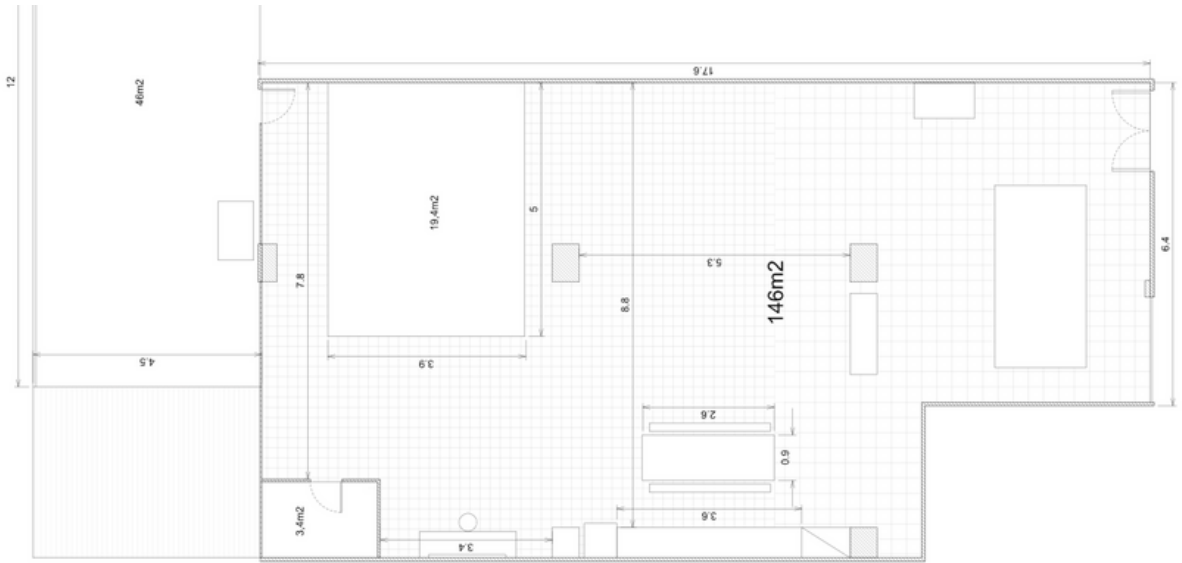

OUR STUDIO INCLUDES THE FOLLOWING:

- STUDIO SIZE OF 180M²
- INFINITY COVE OF 20M²
- TERRACE OF 70M²
- MAKEUP & STYLING AREA
- KITCHEN (TEA, COFFEE AND WATER AVAILABLE)
- CHILLOUT AREA (WITH FREE WIFI)
- BATHROOM

CHILL OUT /01

INFINITY /02
COVE

KITCHEN /03

THE SPACE

TERRACE /04

MAKE UP AREA /05

FLOOR PLANS

EQUIPMENT